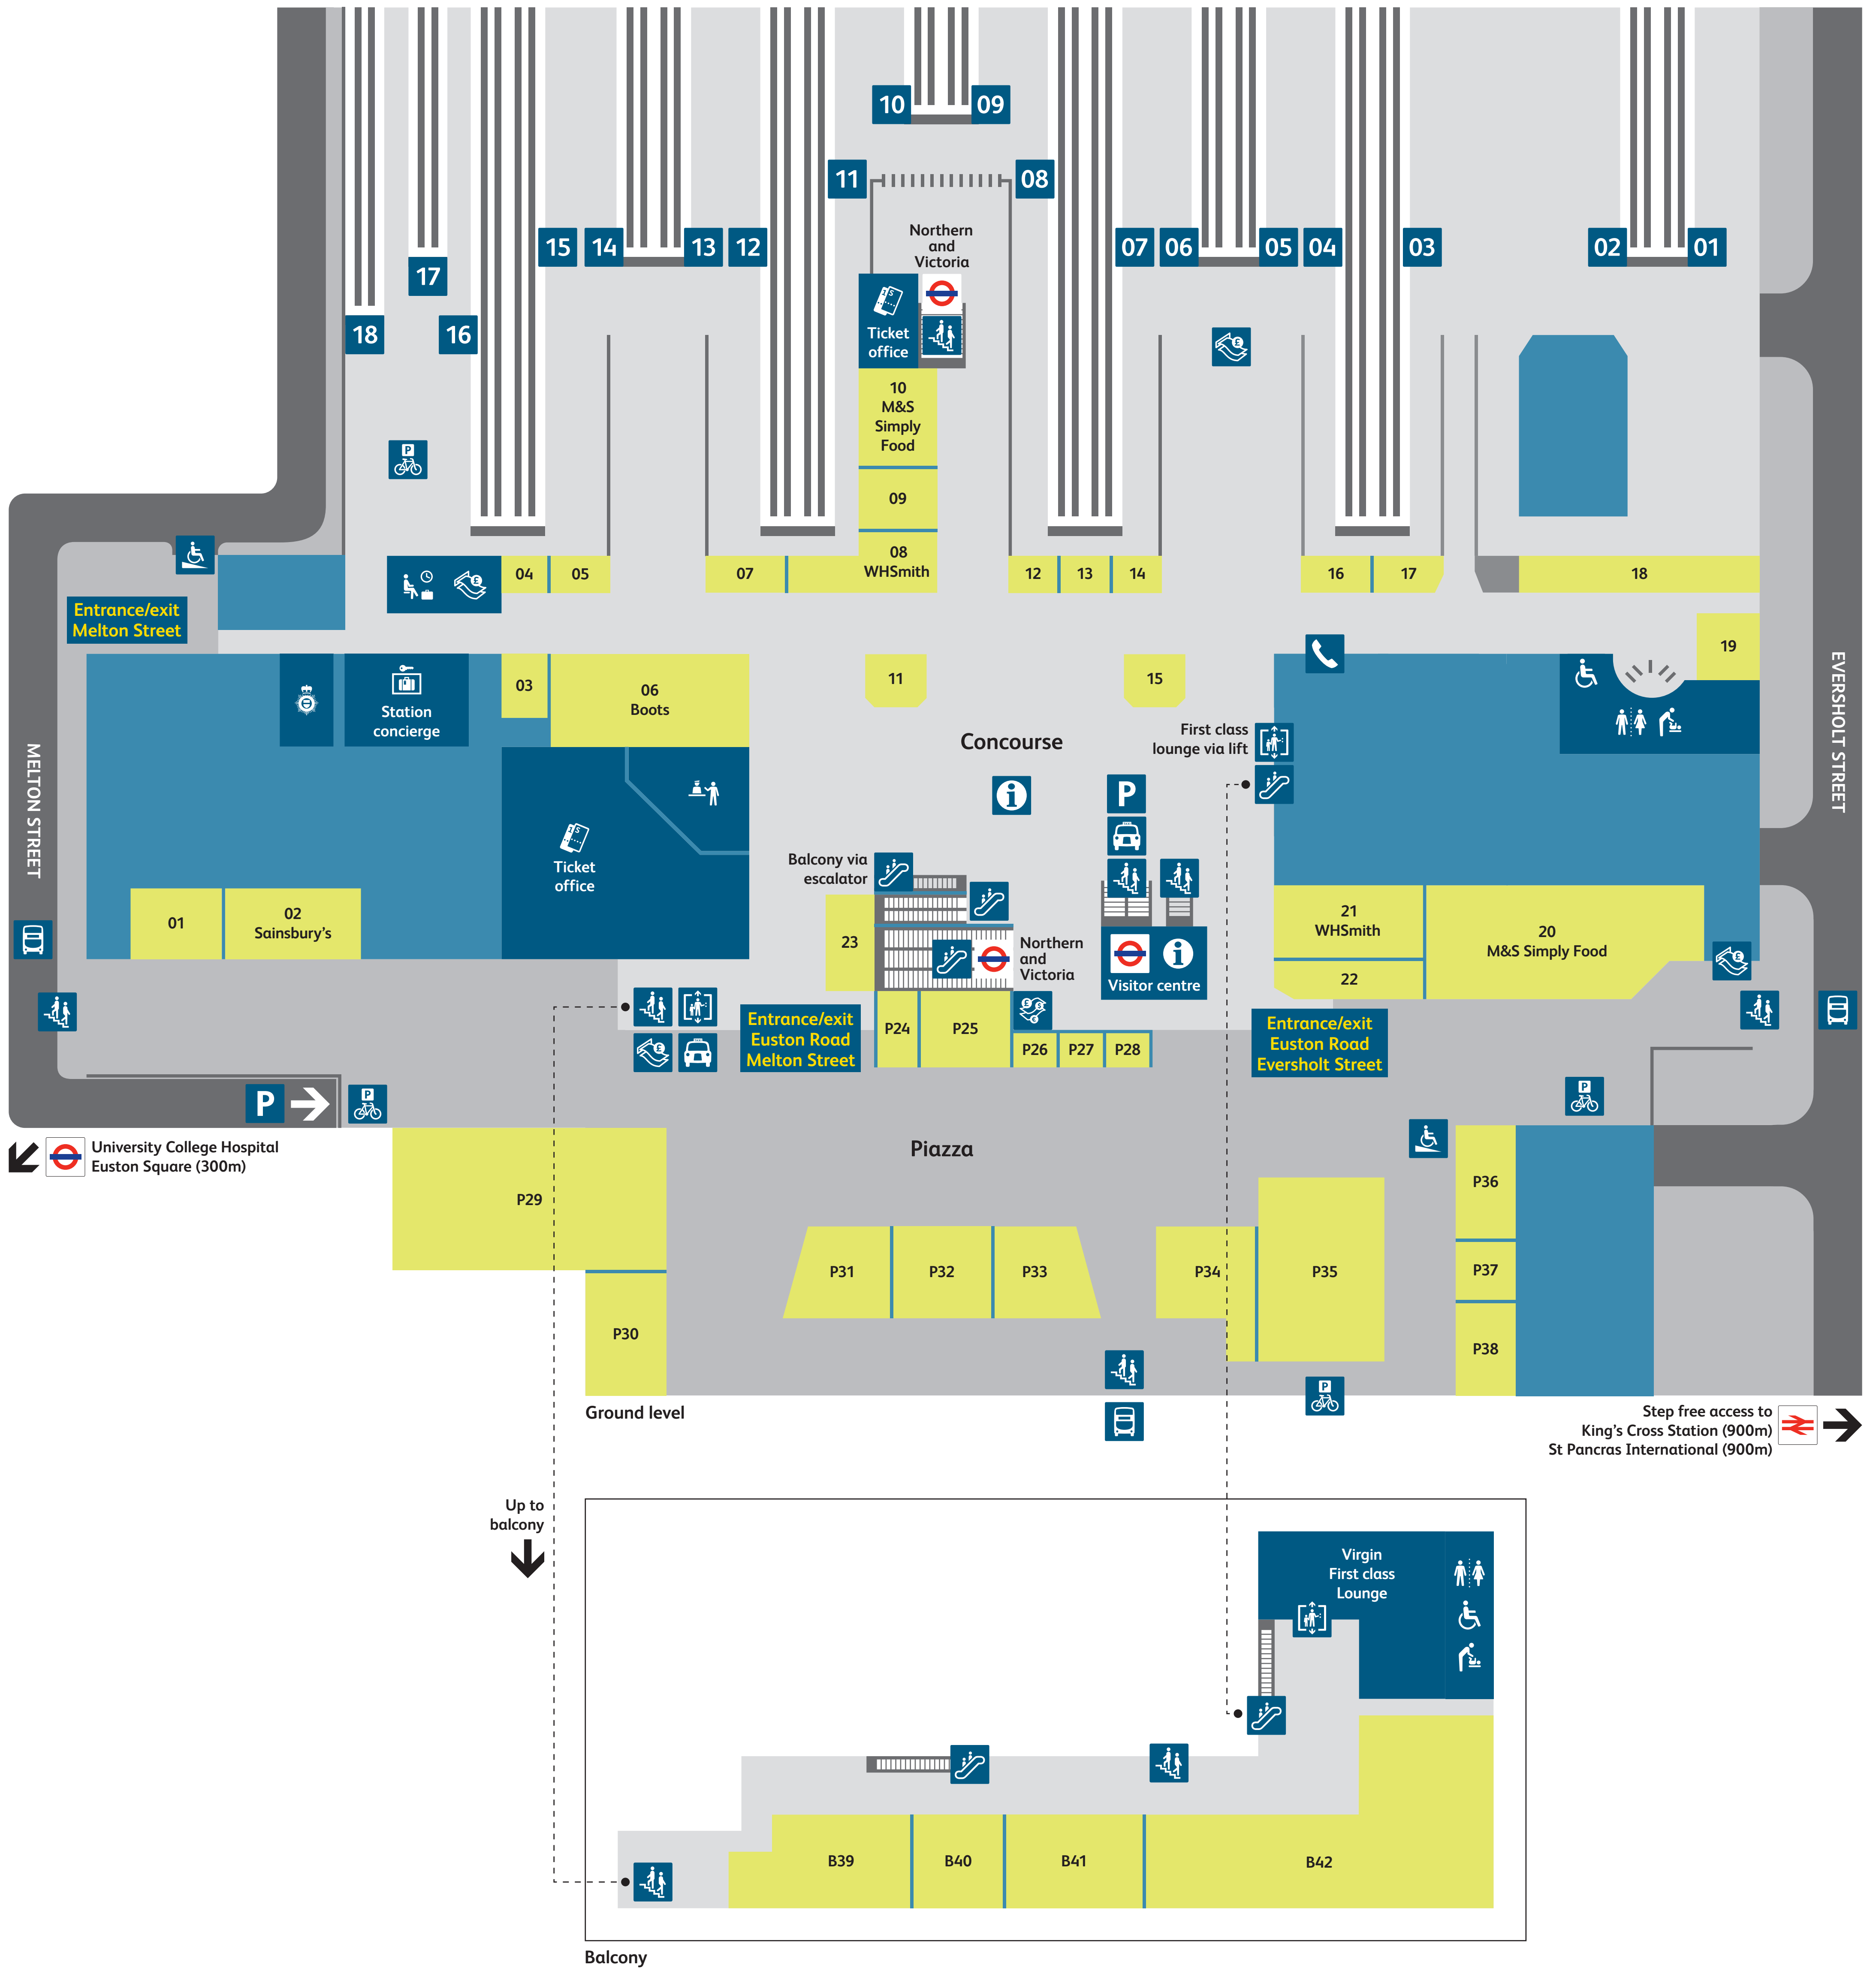

London Euston Station map

Services and facilities

Accessible toilets		Ramp	
Baby change		Stairs	
Bike park		Taxis	
British Transport Police		Telephone	
Buses		Tickets	
Cash point		Toilets	
Currency exchange		Waiting room	
Information		Underground	
Left luggage			
Lift			
Mobility assistance reception			
Parking			
Platform numbers			
Rail station			

Food, drink and shopping

Accessorize	23	Fat Face	22	Sloe Bar	18
All Bar One	P29	Itsu	P25	Sweet Express	P37
AMT Coffee	03	Journey's Friend	07	The Body Shop	15
Beany Green	P27	Leon (coming soon)	B40	The Rib Man	P28
Big Apple Hot Dogs	P26	M&S Simply Food	10 20	Timpons	05
Boots	06	Mi Casa Burritos	P24	Upper Crust	13
Burger King	14	Nando's	P35	WHSmith	08 21
Caf� Rouge	P34	Oliver Bonas	P30	Whistlestop	19
Caff� Nero	01 P33	Paperchase	11	William Hill	P36
Camden food co.	17	Pasty Shop	16	New pub coming soon	B42
Costa Coffee	09	Patisserie Valerie	04	New retailer coming soon	B39
Delice de France	12	Pret A Manger	P31		
Doric Arch Pub	P38	Prime Burger (coming soon)	B41		
Ed's Diner	P32	Sainsbury's	02		