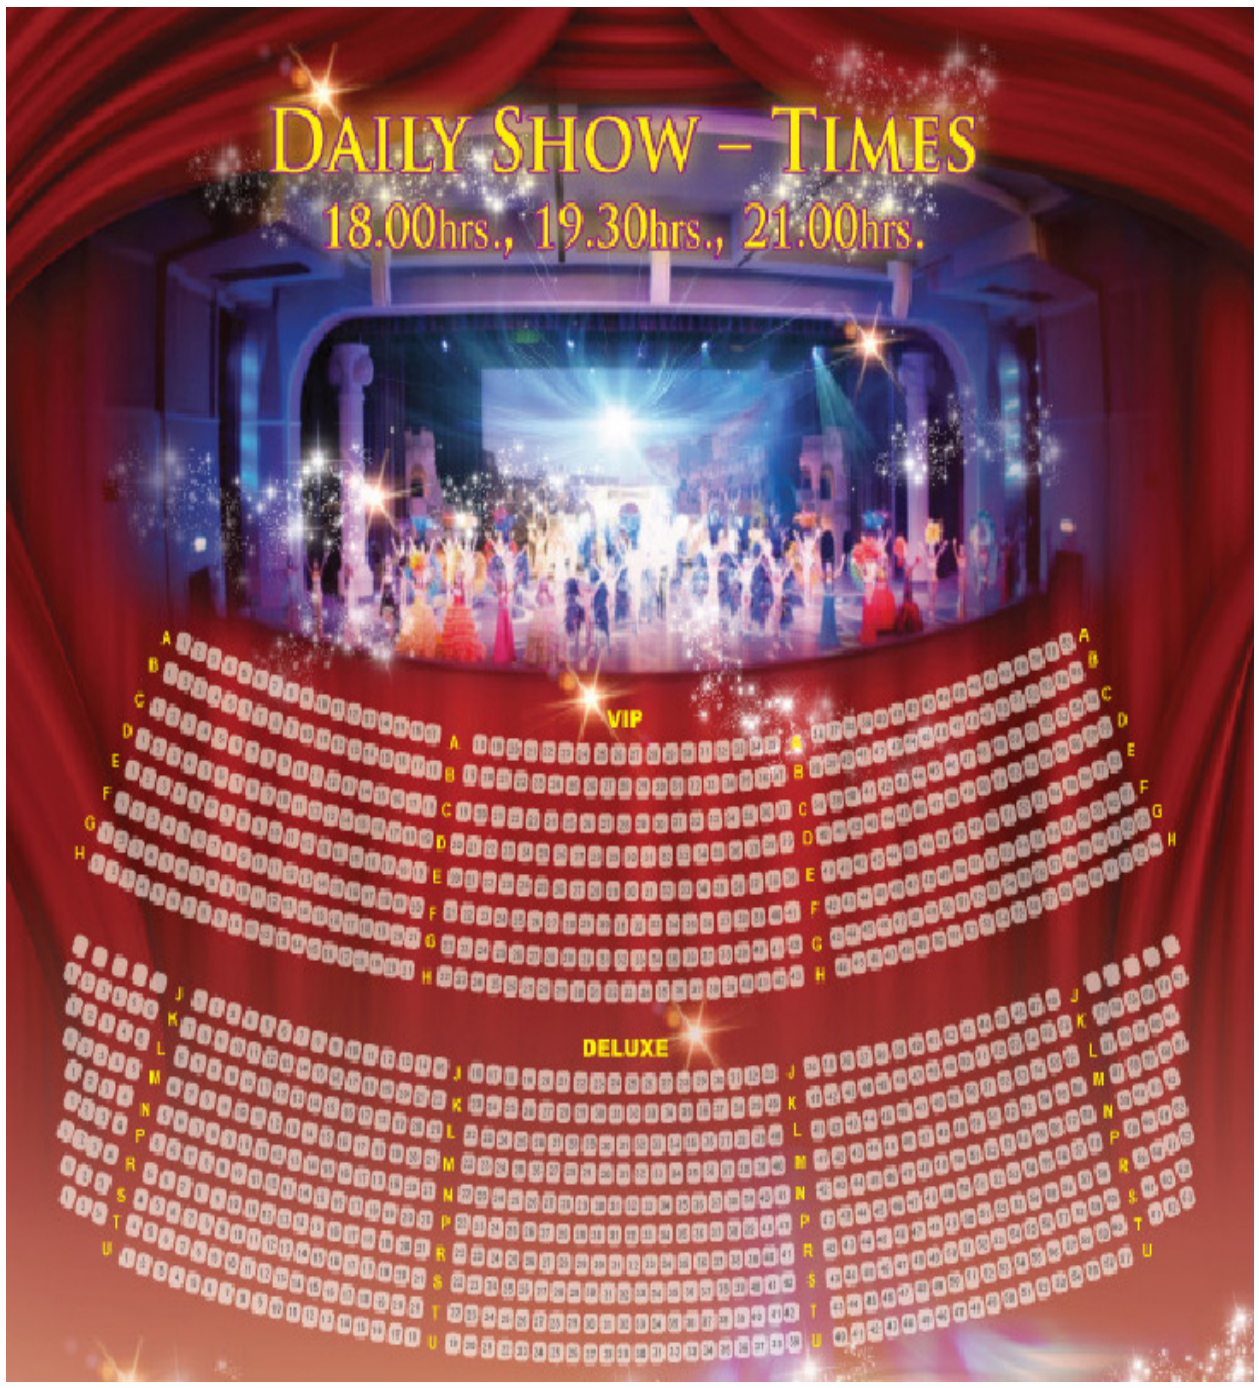

DAILY SHOW - TIMES

18.00hrs., 19.30hrs., 21.00hrs.

VIP

DELUXE