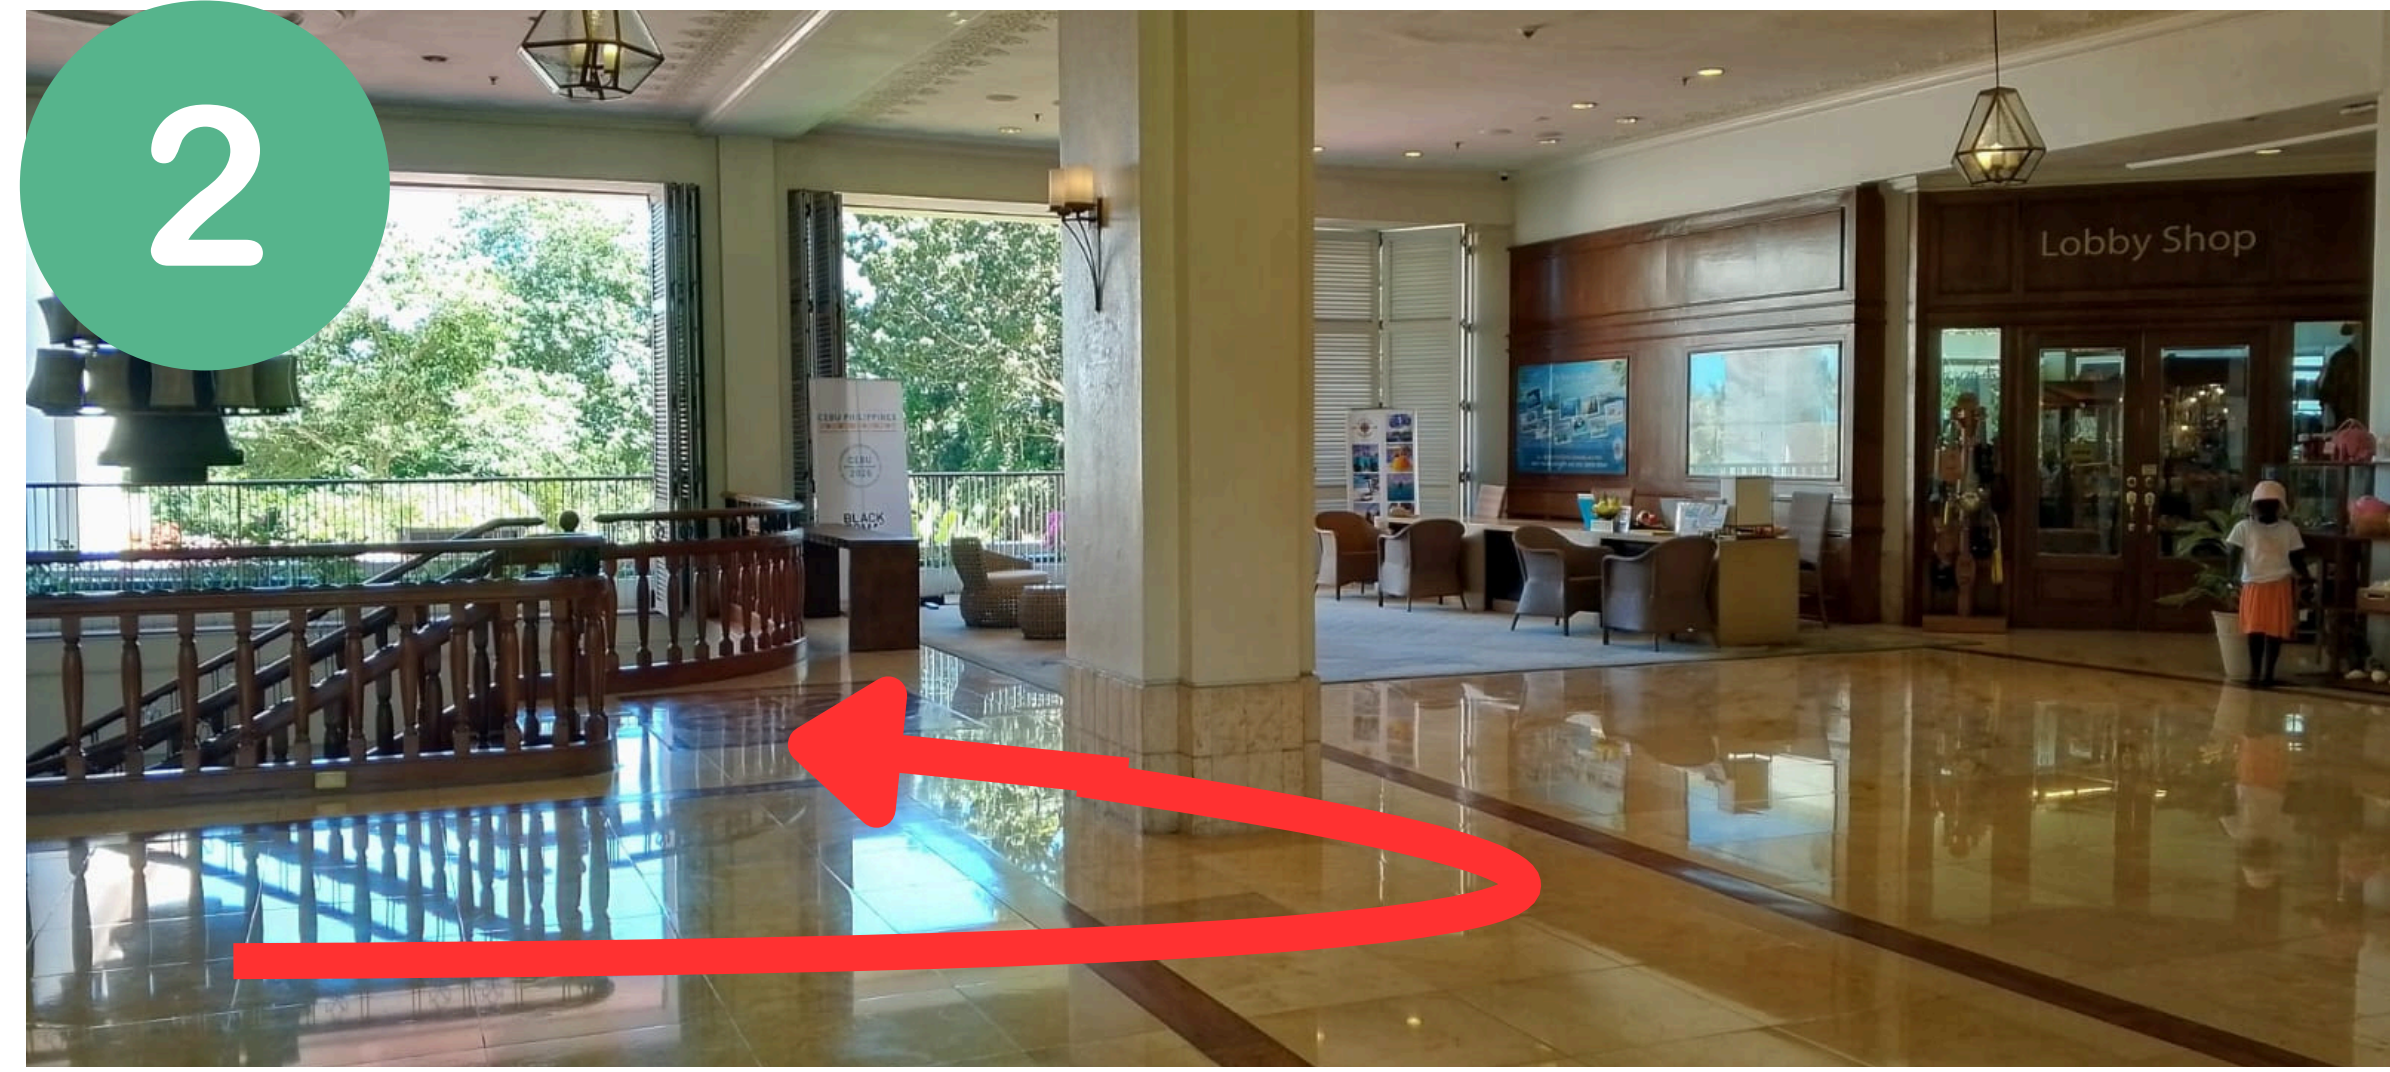

GARDEN LEVEL

- 1 Mactan Ballroom
- 2 Clinic
- 3 Bougainvillea / Hibiscus
- 4 Adventure Zone
- 5 E-Zone/Karaoke Rooms
- 6 Ocean Wing Lobby/Reception
- 7 Rosal Ballroom
- 8 Ocean Pavilion
- 9 CHI, The Spa
- 10 The Marquee
- 11 Chapel Garden

GUEST ACCOMMODATION

- 1 Main Wing
Room Nos. xx81 - x124
- 2 Atrium Wing
Room Nos. xx53 - xx79
- 3 Shangri-La Wing
Room Nos. xx29 - xx52
- 4 Ocean Wing
Room Nos. xx01 - xx28

BARS AND RESTAURANTS

- 1 Lobby Lounge
- 2 Tides
- 3 Tea of Spring
- 4 Scoops
- 5 Buko Bar/Cultural Show venue
- 6 Acqua
- 7 Breeze
- 8 Cowrie Cove /Waves Bar
- 9 Gazebo - Acqua Cabana
- 10 Observatory - Cowrie Cove Cabana

Go down the spiral staircase at the back right of the lobby.

After going down the spiral staircase, follow the white concrete path on the left.

When the white concrete path ends, turn left and continue along the path, using the Ranger Base sign as your landmark.