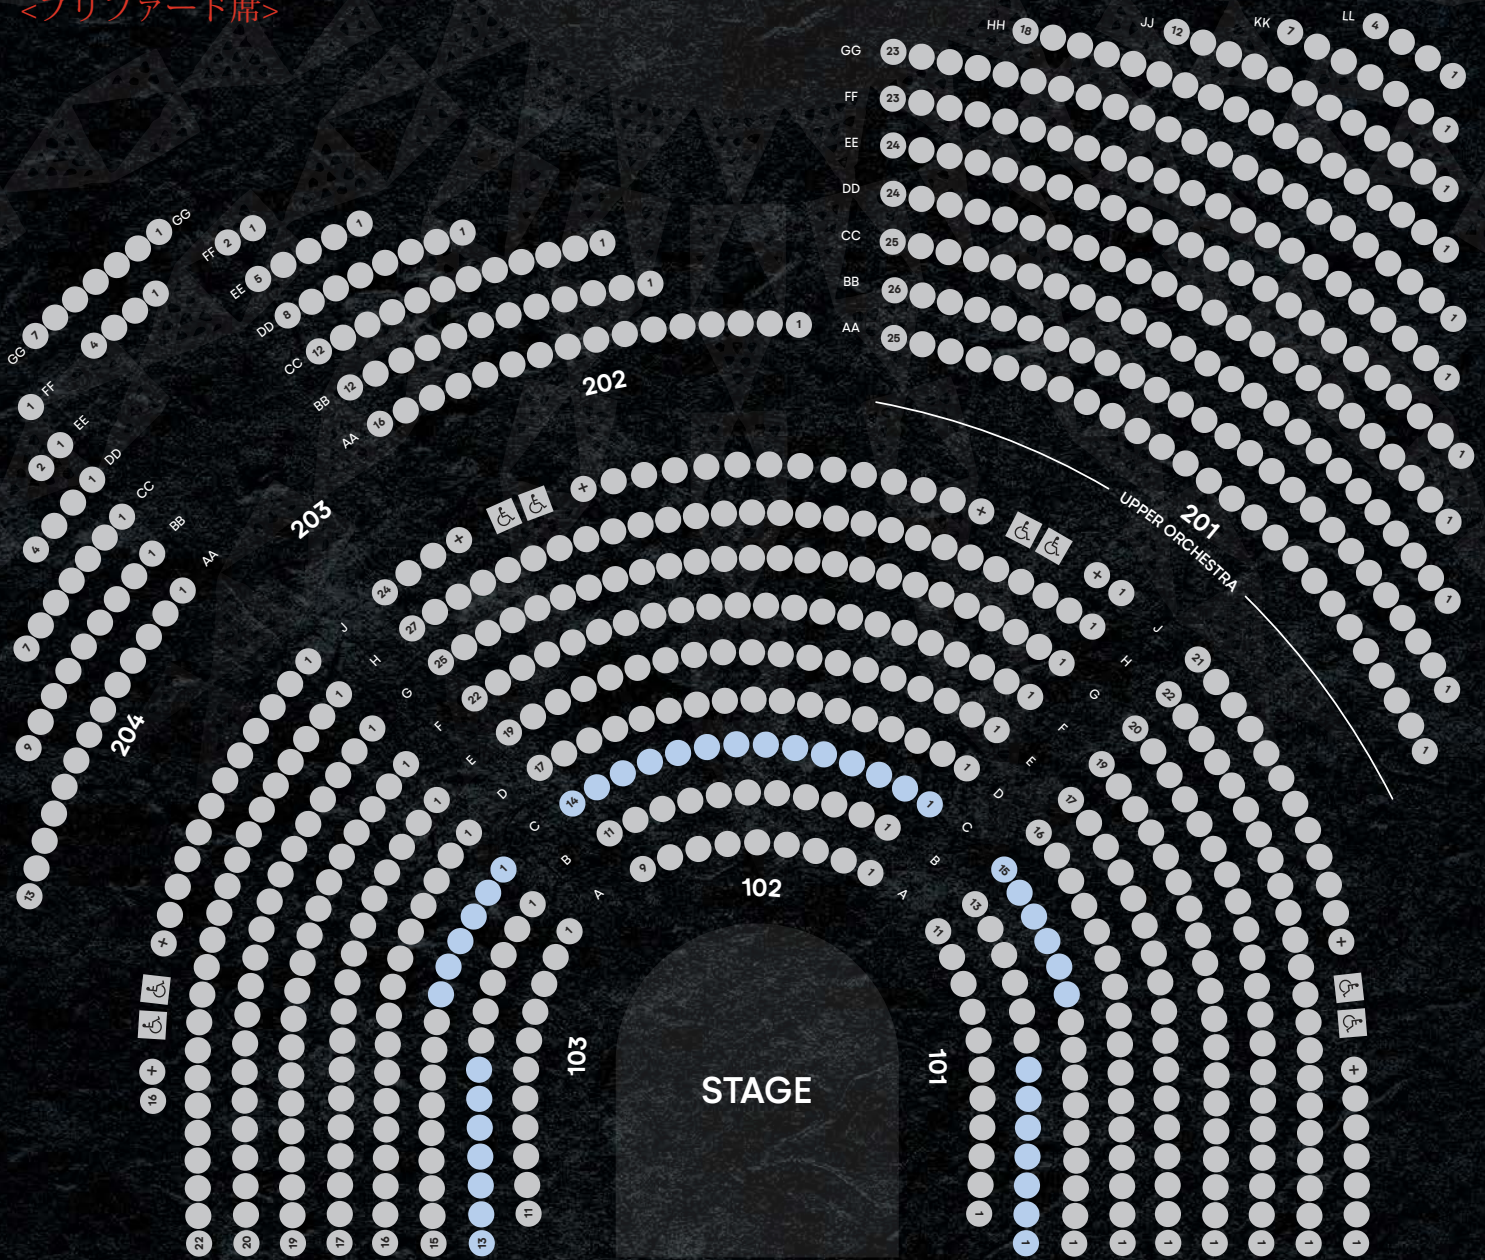

OUTRIGGER
WAIKIKI BEACHCOMBER HOTEL

Subject to rescaling and changes without notice.

Capacity 784

CIRQUE DU SOLEIL®

AUANA™

<プリファード席>

- Front Row
- Premier
- Preferred
- Golden Circle
- Category 1
- Category 2
- Category 3
- Category 4
- Aisle Seats
- Limited View
- Obstructed View
- ADA
- ADA Companion