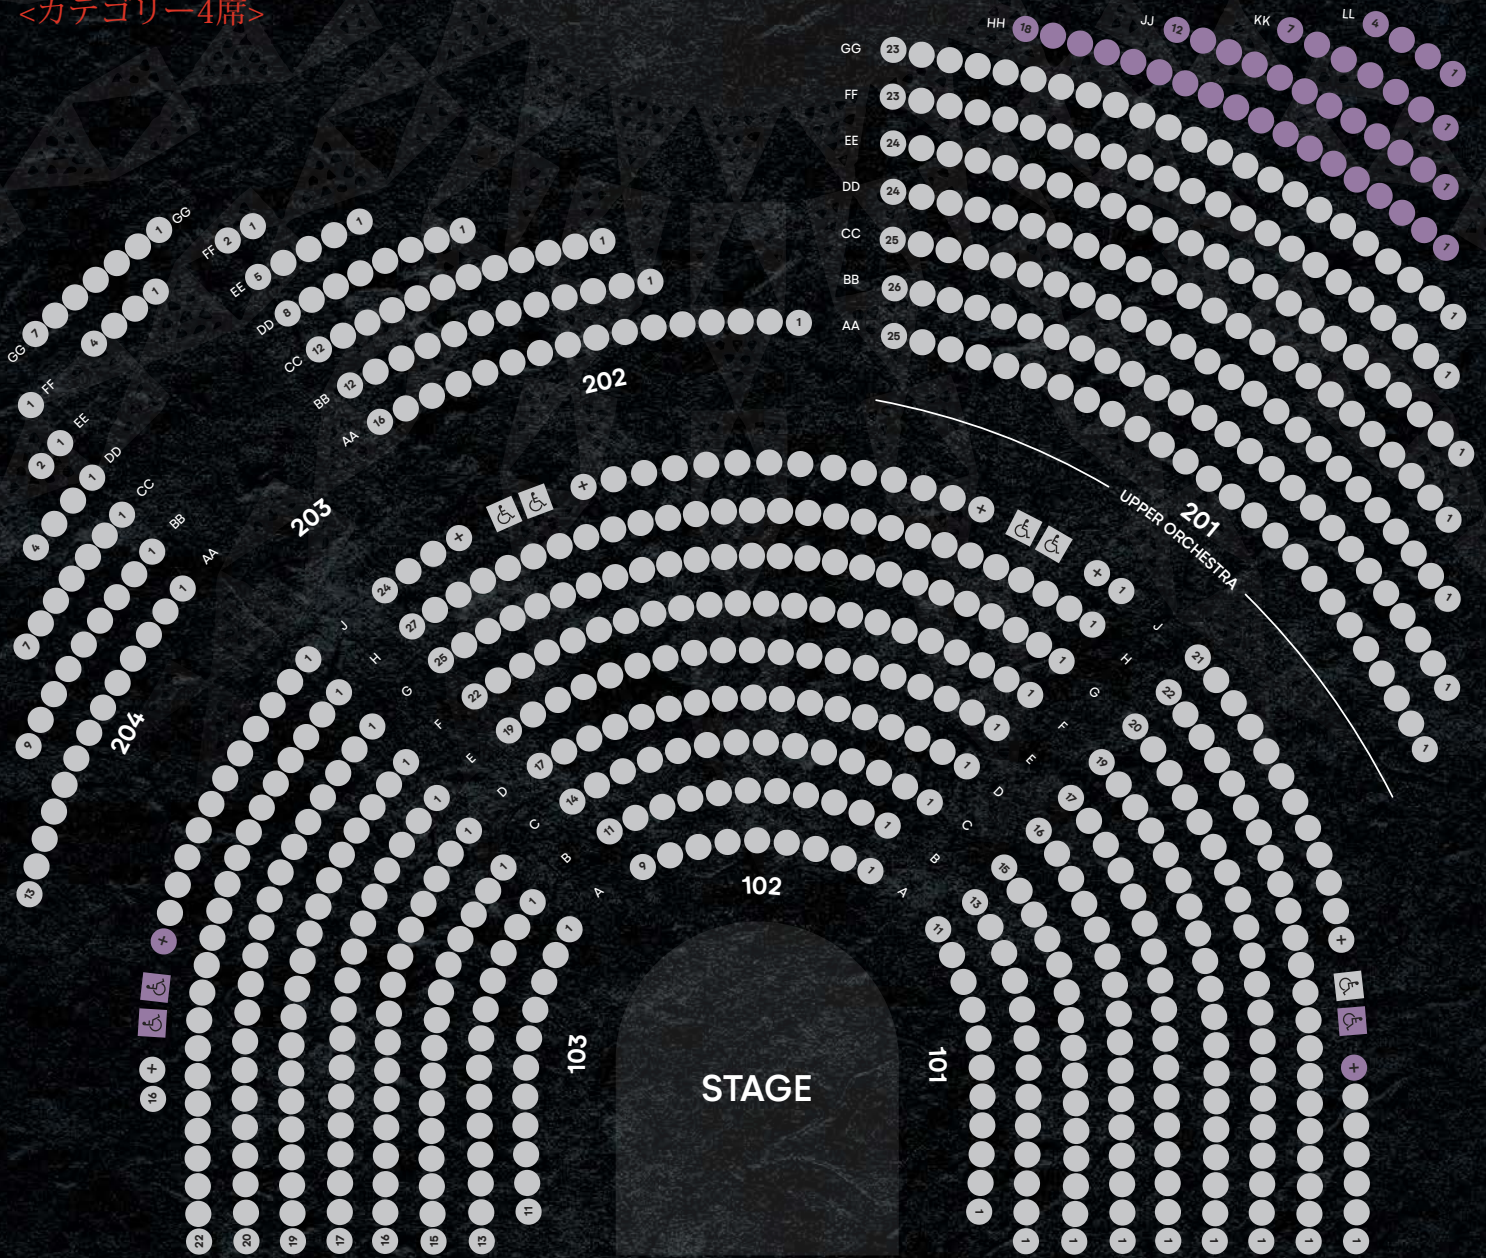

OUTRIGGER
WAIKIKI BEACHCOMBER HOTEL

Subject to rescaling and changes without notice.

Capacity 784

CIRQUE DU SOLEIL®

AUANA™

<カテゴリー4席>

- Front Row
- Premier
- Preferred
- Golden Circle
- Category 1
- Category 2
- Category 3
- Category 4
- Aisle Seats
- Limited View
- Obstructed View
- ♿ ADA
- + ADA Companion