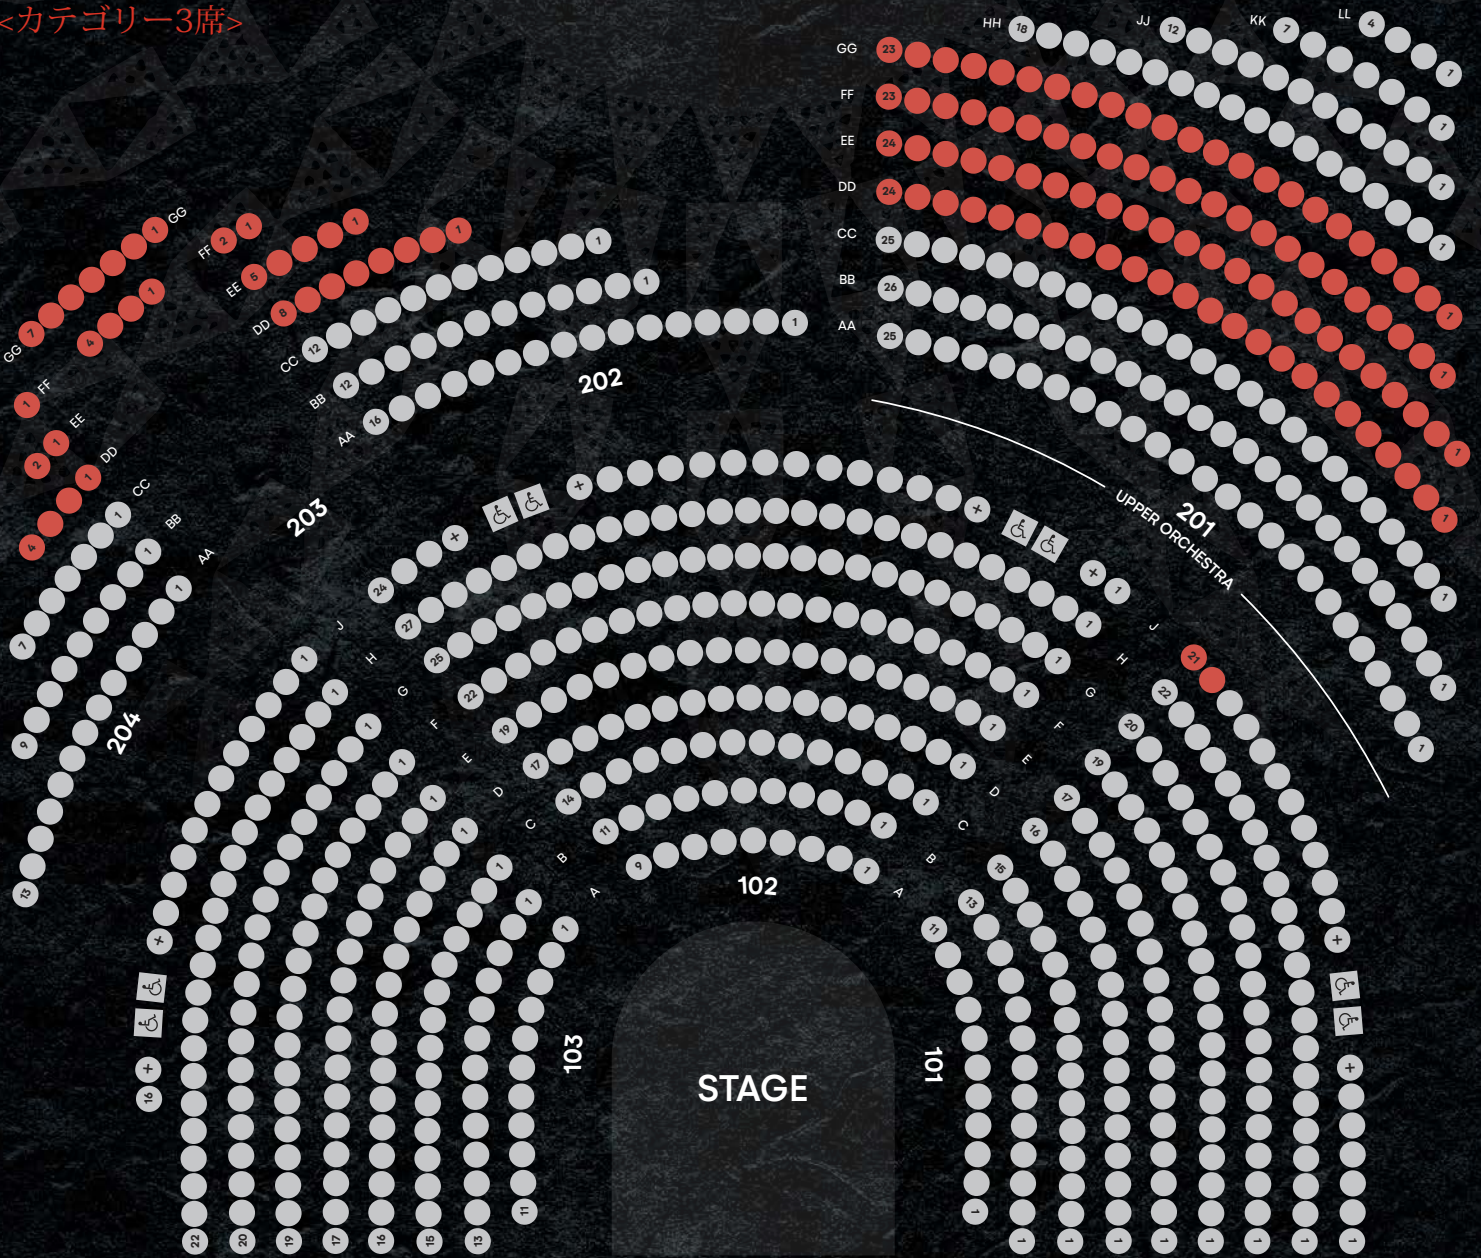

OUTRIGGER
WAIKIKI BEACHCOMBER HOTEL

Subject to rescaling and changes without notice.

Capacity 784

CIRQUE DU SOLEIL®

AUANA™

<カテゴリー3席>

- Front Row
- Premier
- Preferred
- Golden Circle
- Category 1
- Category 2
- Category 3
- Category 4
- Aisle Seats
- Limited View
- Obstructed View
- ♿ ADA
- + ADA Companion

OUTRIGGER
WAIKIKI BEACHCOMBER HOTEL

Subject to rescaling and changes without notice.

Capacity 784

CIRQUE DU SOLEIL®

AUANA™

<カテゴリー4席>

- Front Row
- Premier
- Preferred
- Golden Circle
- Category 1
- Category 2
- Category 3
- Category 4
- Aisle Seats
- Limited View
- Obstructed View
- ♿ ADA
- + ADA Companion