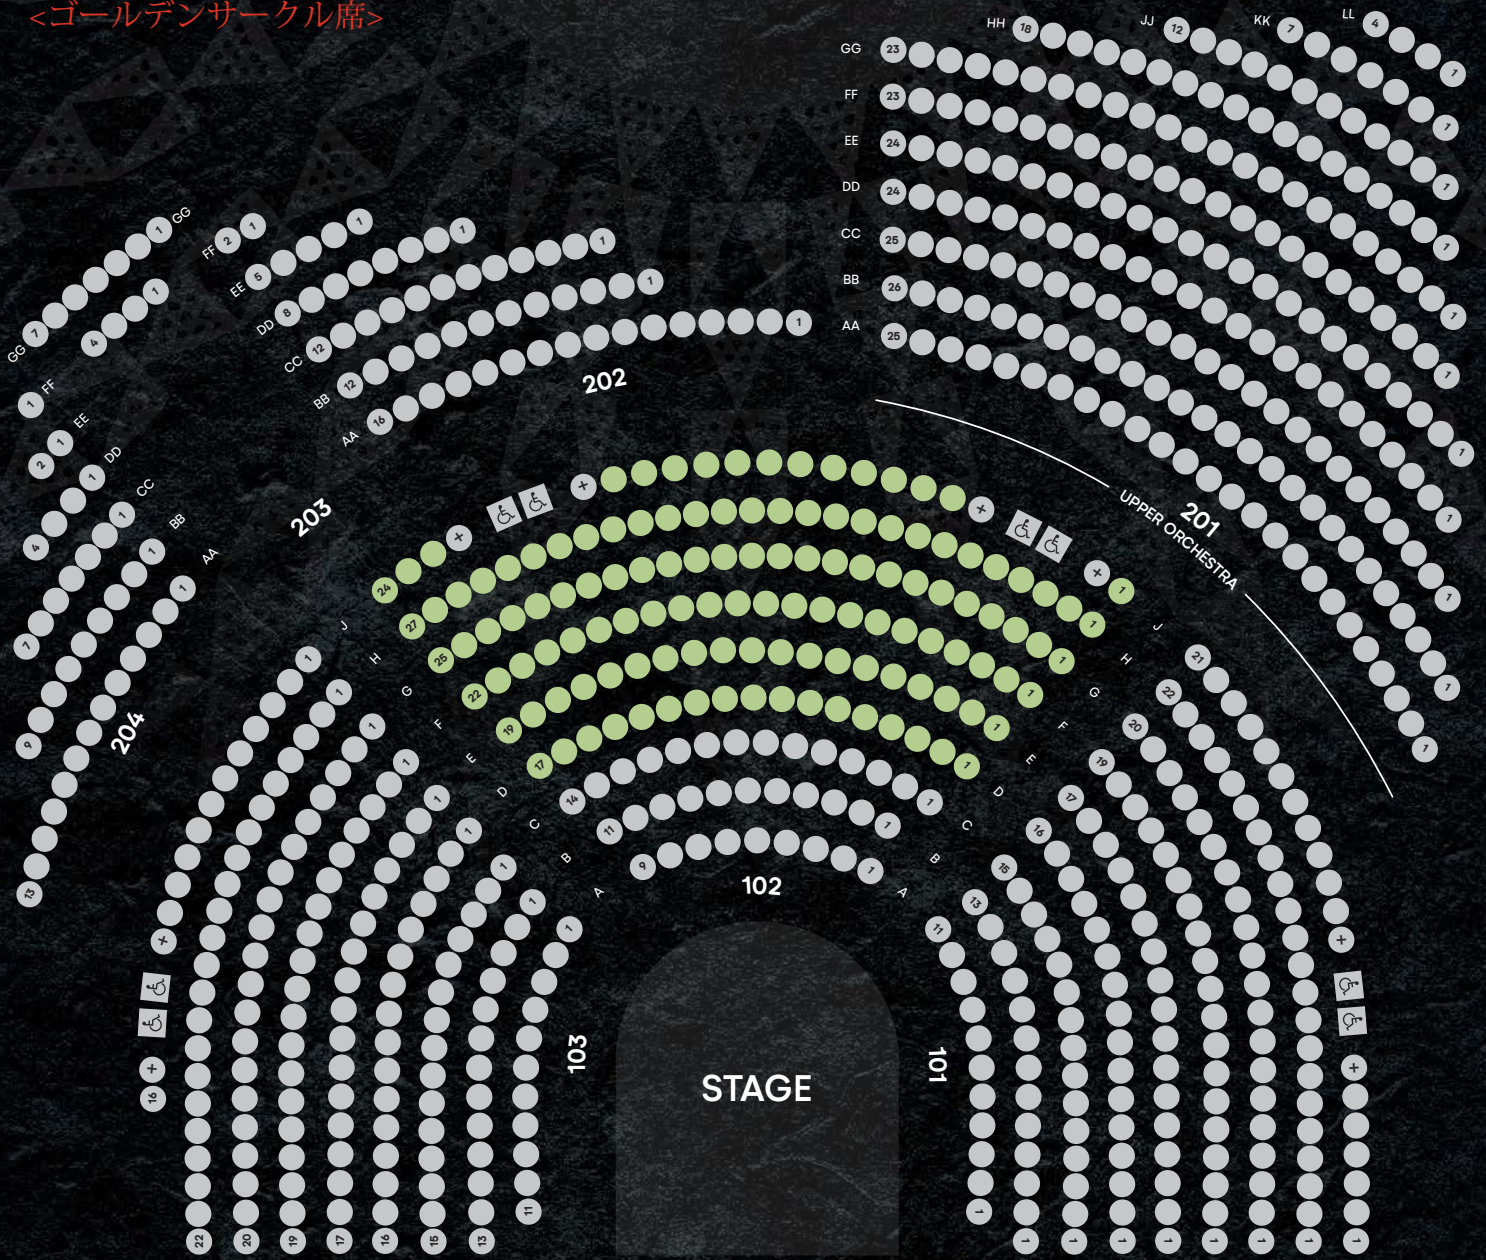

OUTRIGGER
WAIKIKI BEACHCOMBER HOTEL

Subject to rescaling and changes without notice.

Capacity 784

CIRQUE DU SOLEIL®

AUANA™

<ゴールデンサークル席>

- Front Row
- Premier
- Preferred
- Golden Circle
- Category 1
- Category 2
- Category 3
- Category 4
- Aisle Seats
- Limited View
- Obstructed View
- ♿ ADA
- + ADA Companion