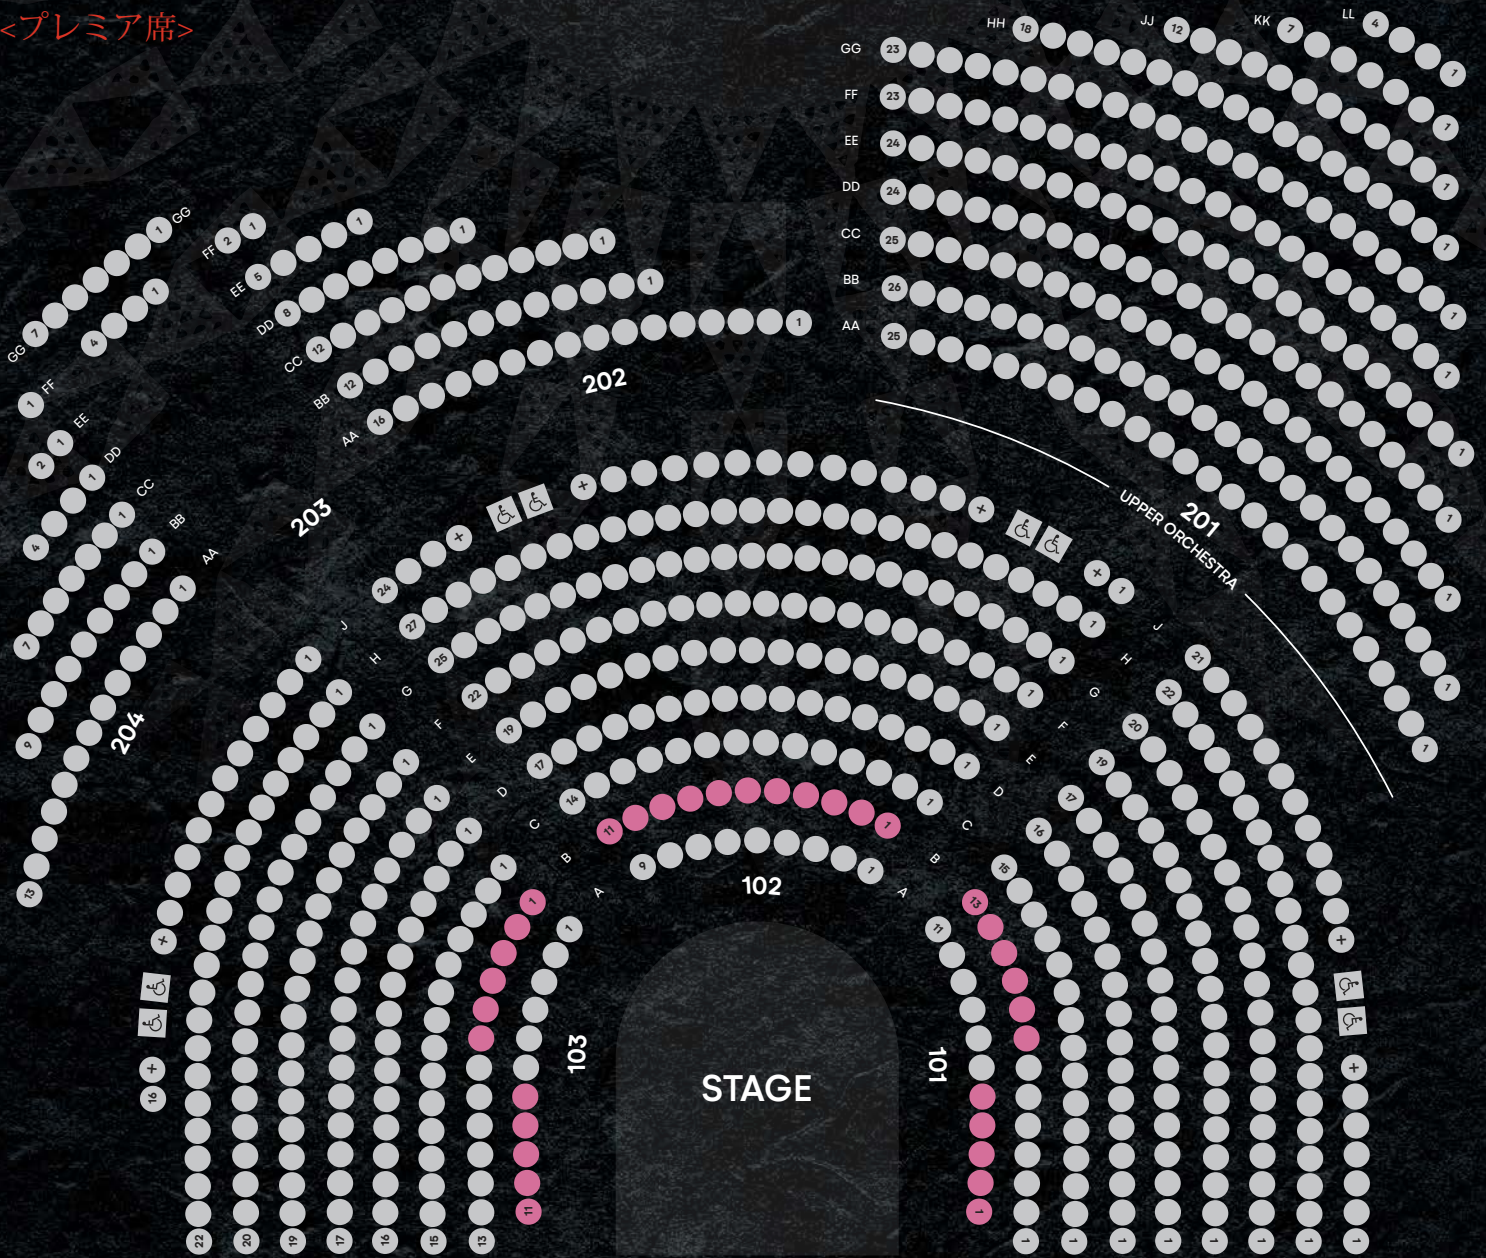

CIRQUE DU SOLEIL®

AUANA™

<フロントロウ席>

- Front Row
- Premier
- Preferred
- Golden Circle
- Category 1
- Category 2
- Category 3
- Category 4
- Aisle Seats
- Limited View
- Obstructed View
- ♿ ADA
- + ADA Companion

OUTRIGGER
WAIKIKI BEACHCOMBER HOTEL

Subject to rescaling and changes without notice.

Capacity 784

CIRQUE DU SOLEIL®

AUANA™

<プレミア席>

- Front Row
- Premier
- Preferred
- Golden Circle
- Category 1
- Category 2
- Category 3
- Category 4
- Aisle Seats
- Limited View
- Obstructed View
- ♿ ADA
- + ADA Companion