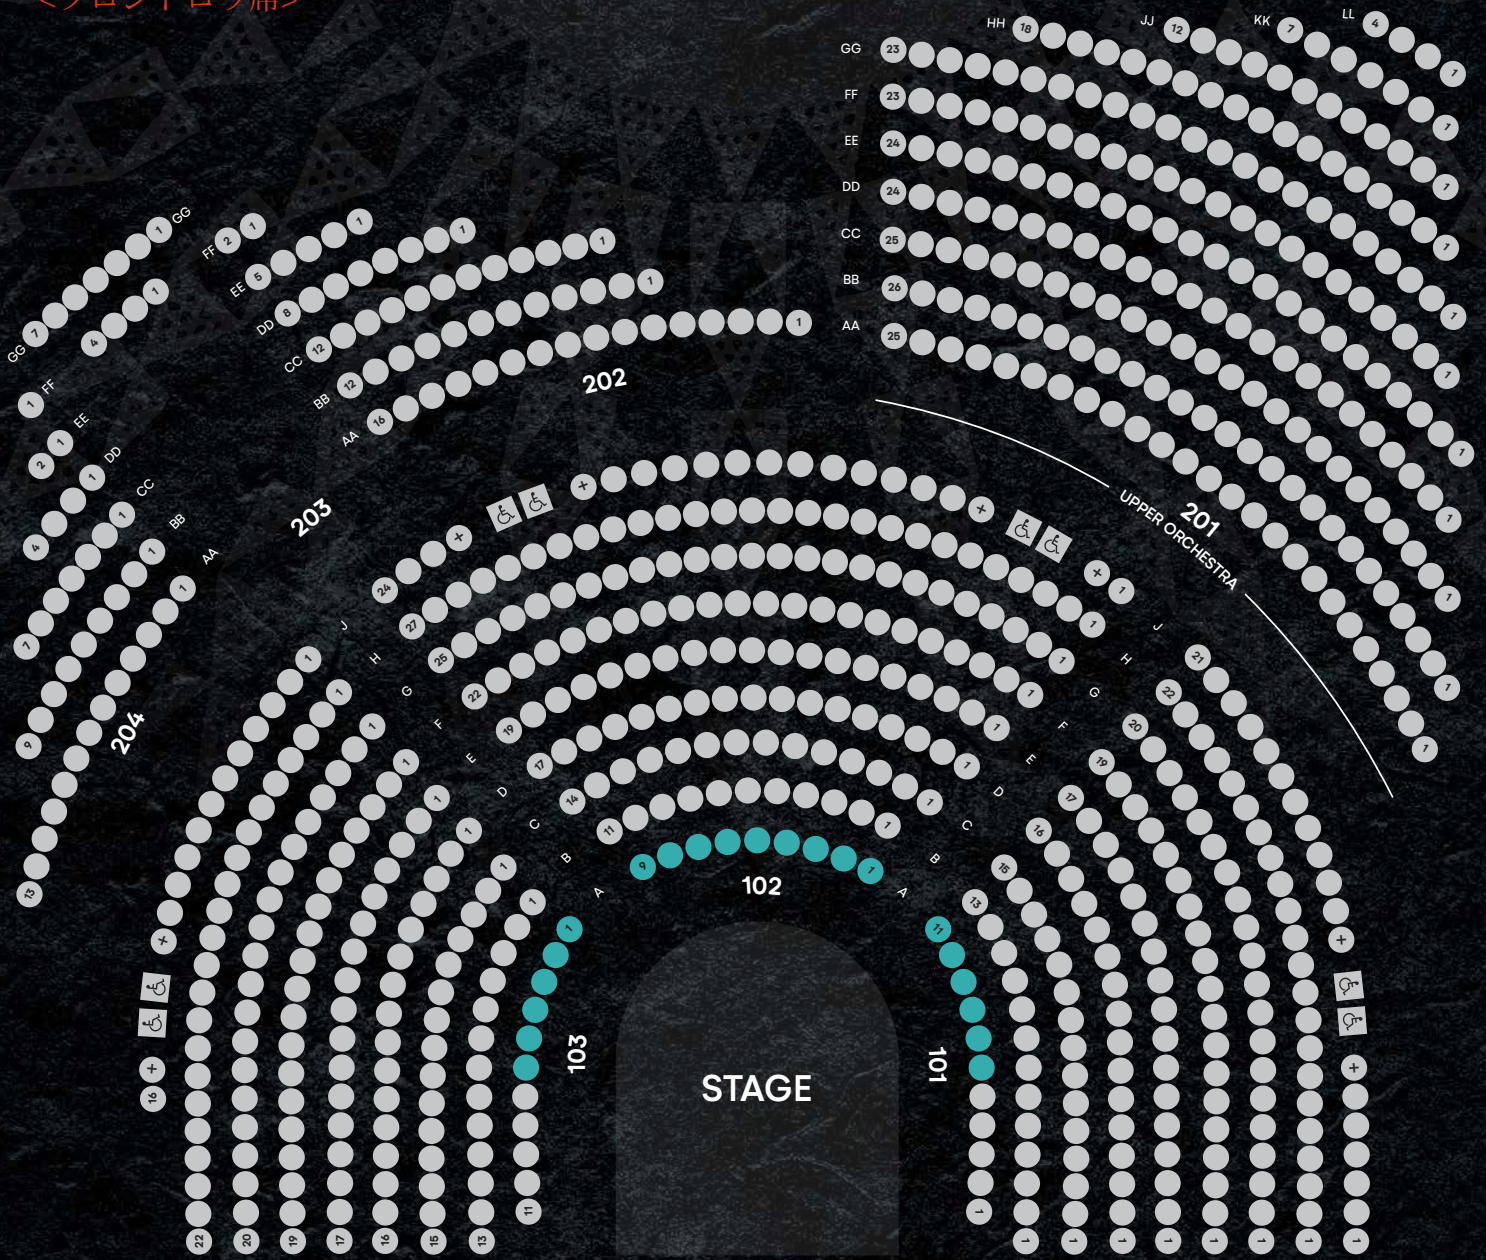

CIRQUE DU SOLEIL®

AUANA™

<フロントロウ席>

- Front Row
- Premier
- Preferred
- Golden Circle
- Category 1
- Category 2
- Category 3
- Category 4
- Aisle Seats
- Limited View
- Obstructed View
- ♿ ADA
- + ADA Companion

OUTRIGGER
WAIKIKI BEACHCOMBER HOTEL

Subject to rescaling and changes without notice.

Capacity 784

CIRQUE DU SOLEIL®

AUANA™

<プレミア席>

- Front Row
- Premier
- Preferred
- Golden Circle
- Category 1
- Category 2
- Category 3
- Category 4
- Aisle Seats
- Limited View
- Obstructed View
- ♿ ADA
- + ADA Companion