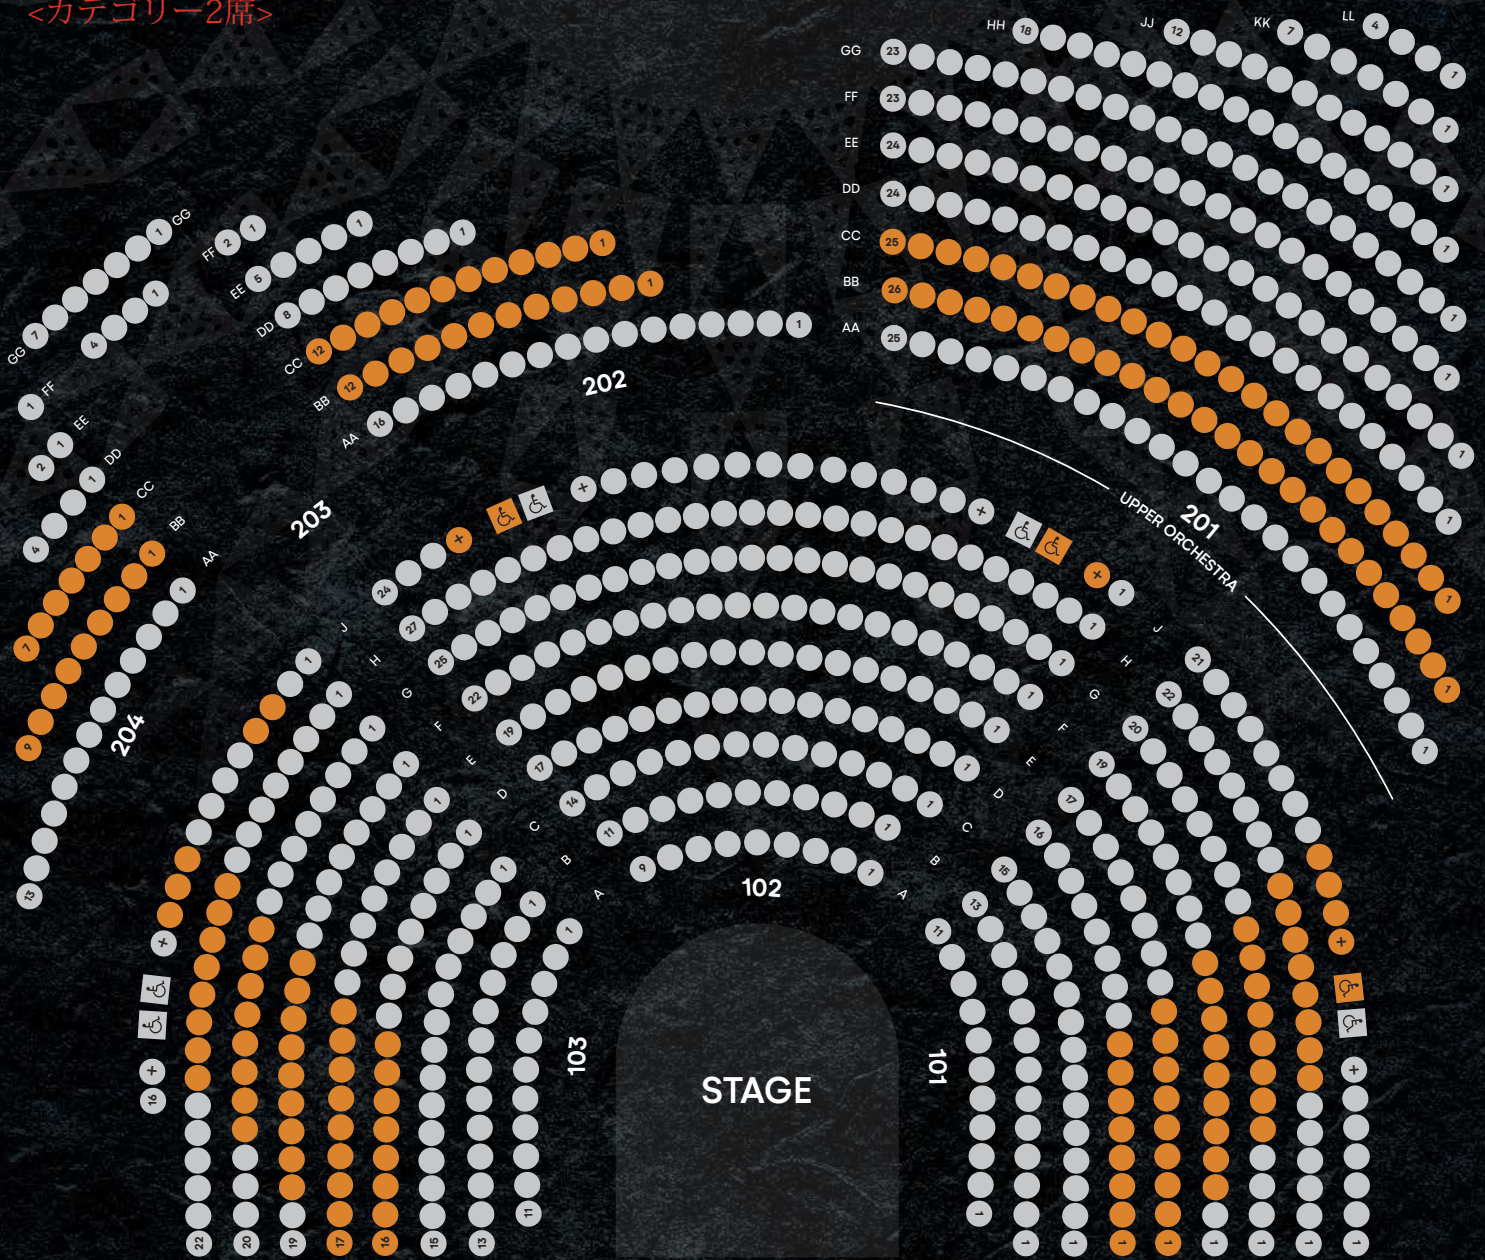

OUTRIGGER
WAIKIKI BEACHCOMBER HOTEL

Subject to rescaling and changes without notice.

Capacity 784

CIRQUE DU SOLEIL®

AUANA™

<カテゴリー2席>

- Front Row
- Premier
- Preferred
- Golden Circle
- Category 1
- Category 2
- Category 3
- Category 4
- Aisle Seats
- Limited View
- Obstructed View
- ♿ ADA
- + ADA Companion