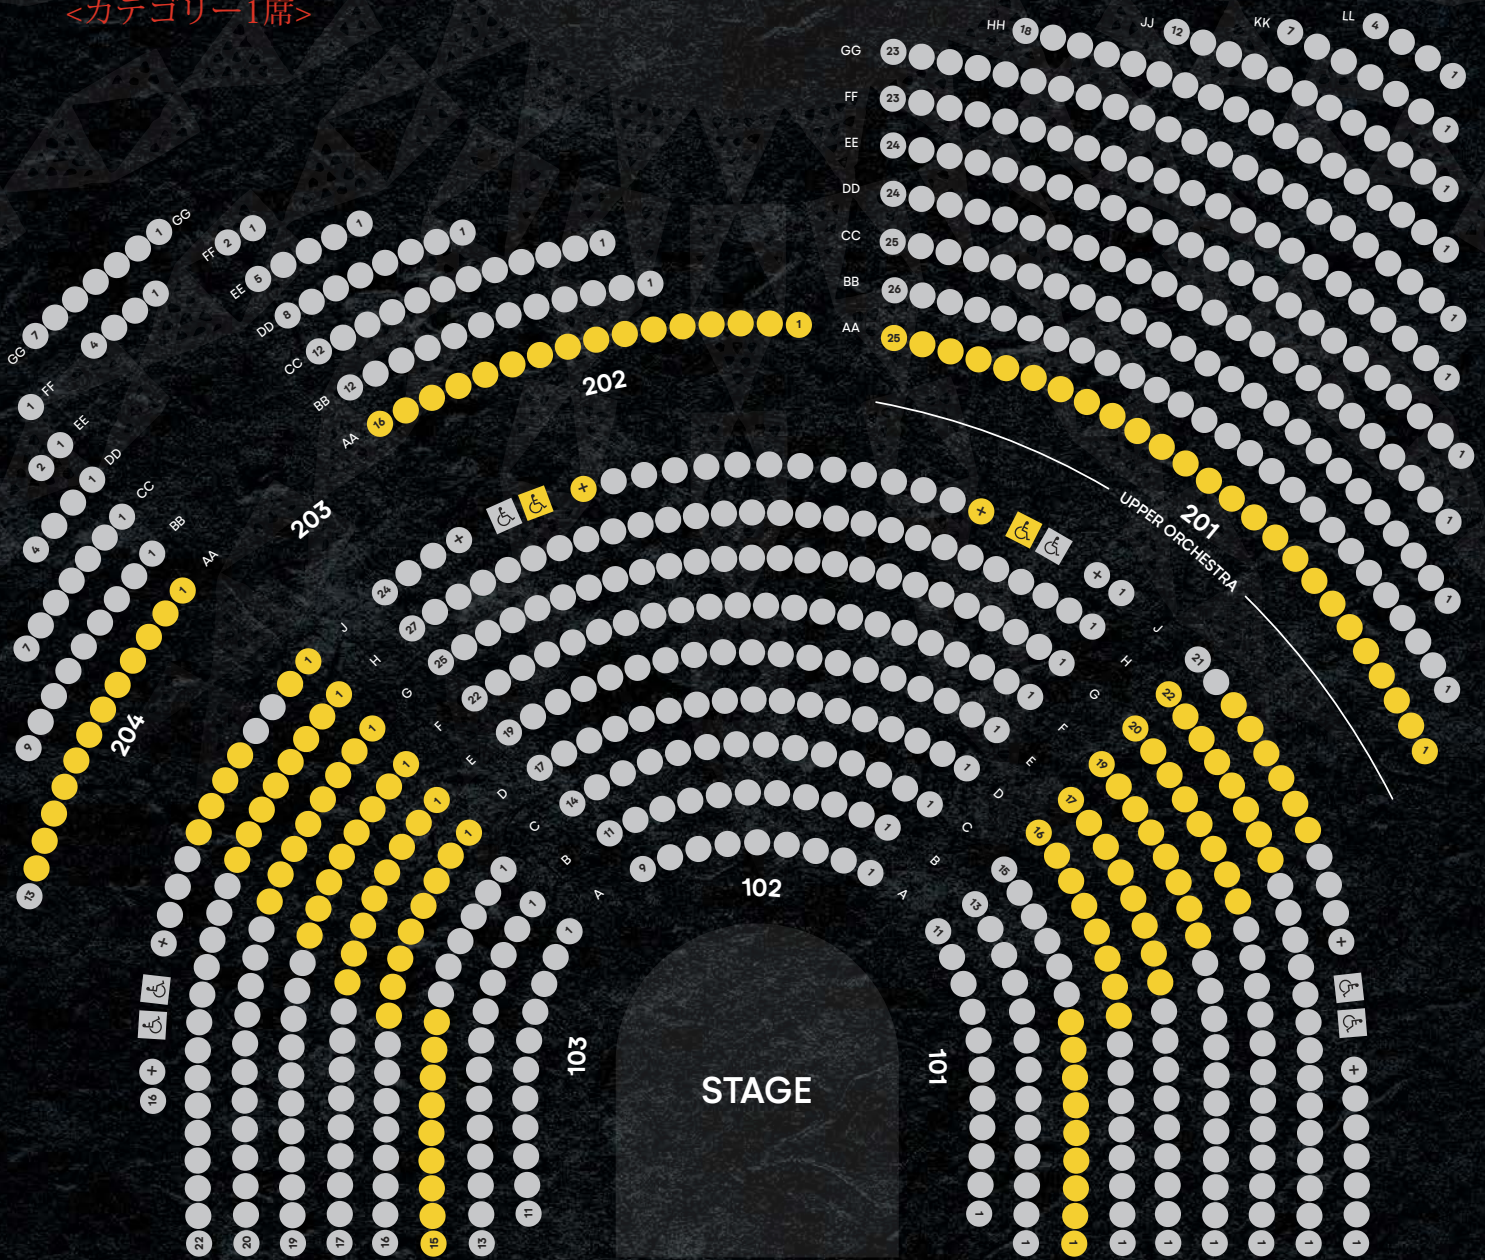

OUTRIGGER
WAIKIKI BEACHCOMBER HOTEL

Subject to rescaling and changes without notice.

Capacity 784

CIRQUE DU SOLEIL®

AUANA™

<カテゴリー1席>

- Front Row
- Premier
- Preferred
- Golden Circle
- Category 1
- Category 2
- Category 3
- Category 4
- Aisle Seats
- Limited View
- Obstructed View
- ♿ ADA
- + ADA Companion