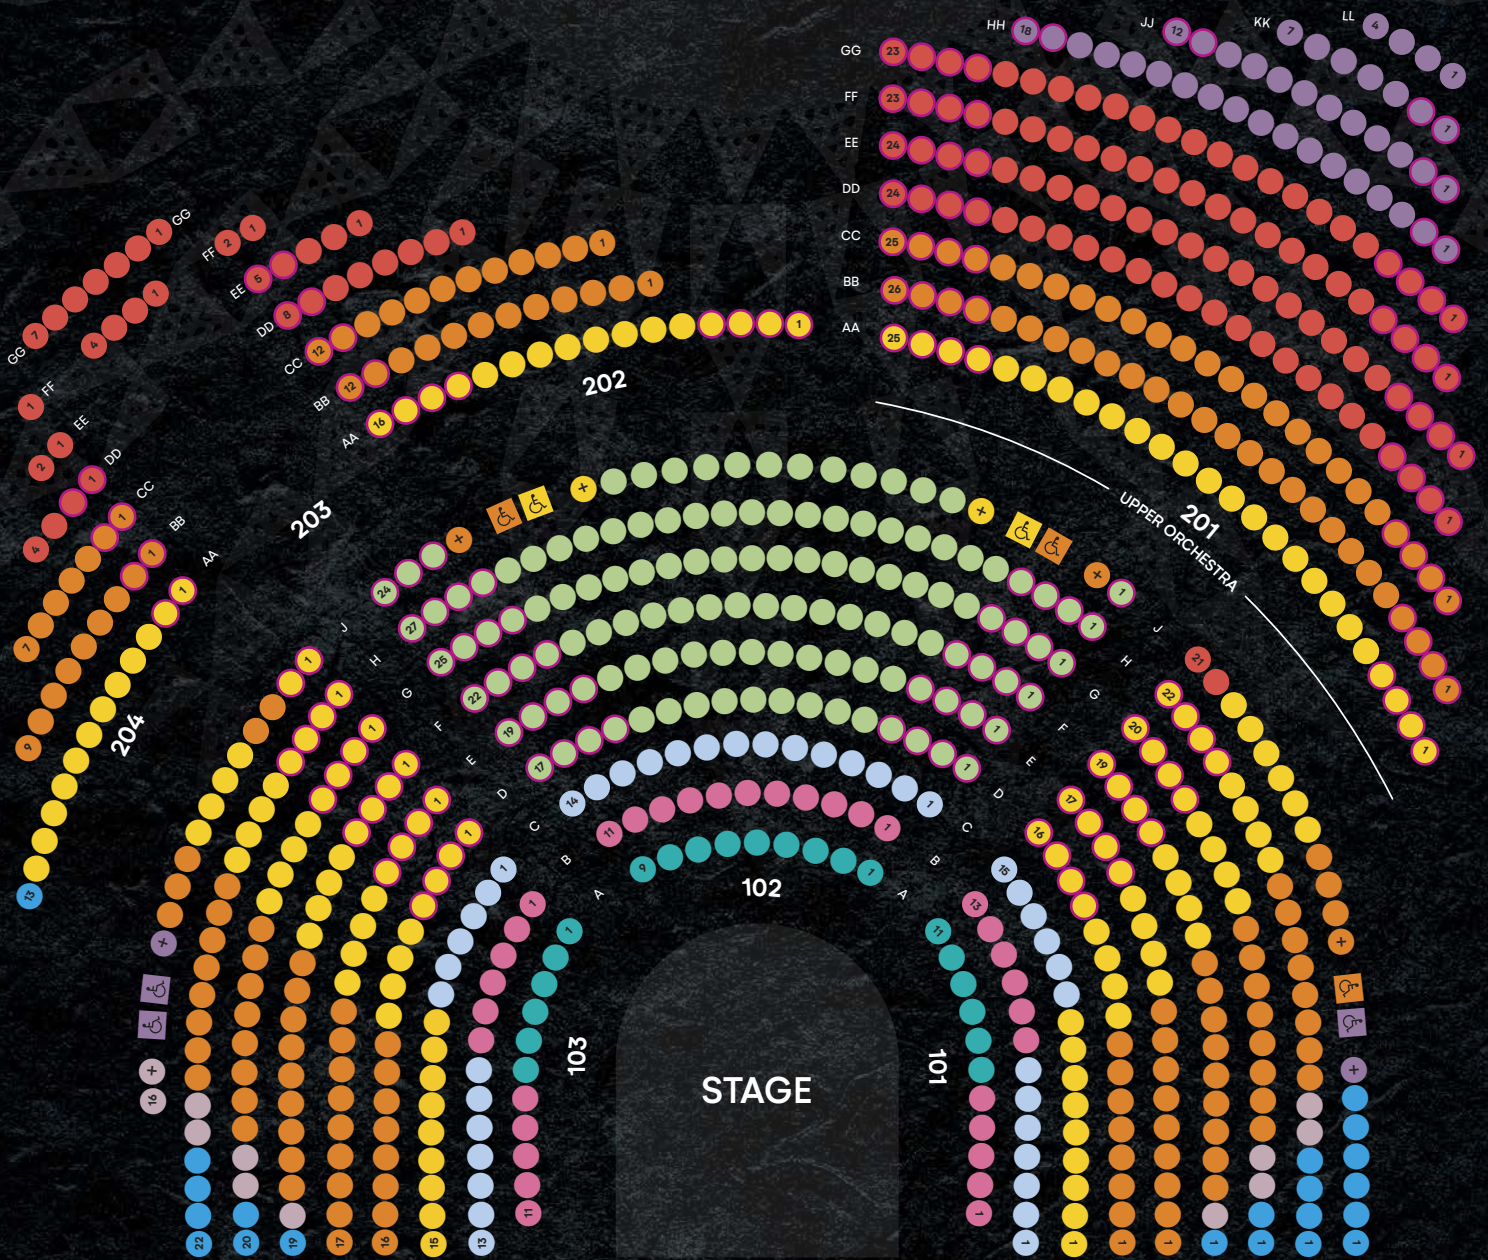

CIRQUE DU SOLEIL®

AUANA™

- Front Row
- Premier
- Preferred
- Golden Circle
- Category 1
- Category 2
- Category 3
- Category 4
- Aisle Seats
- Limited View
- Obstructed View
- ♿ ADA
- + ADA Companion

OUTRIGGER
WAIKIKI BEACHCOMBER HOTEL

Subject to rescaling and changes without notice.

Capacity 784