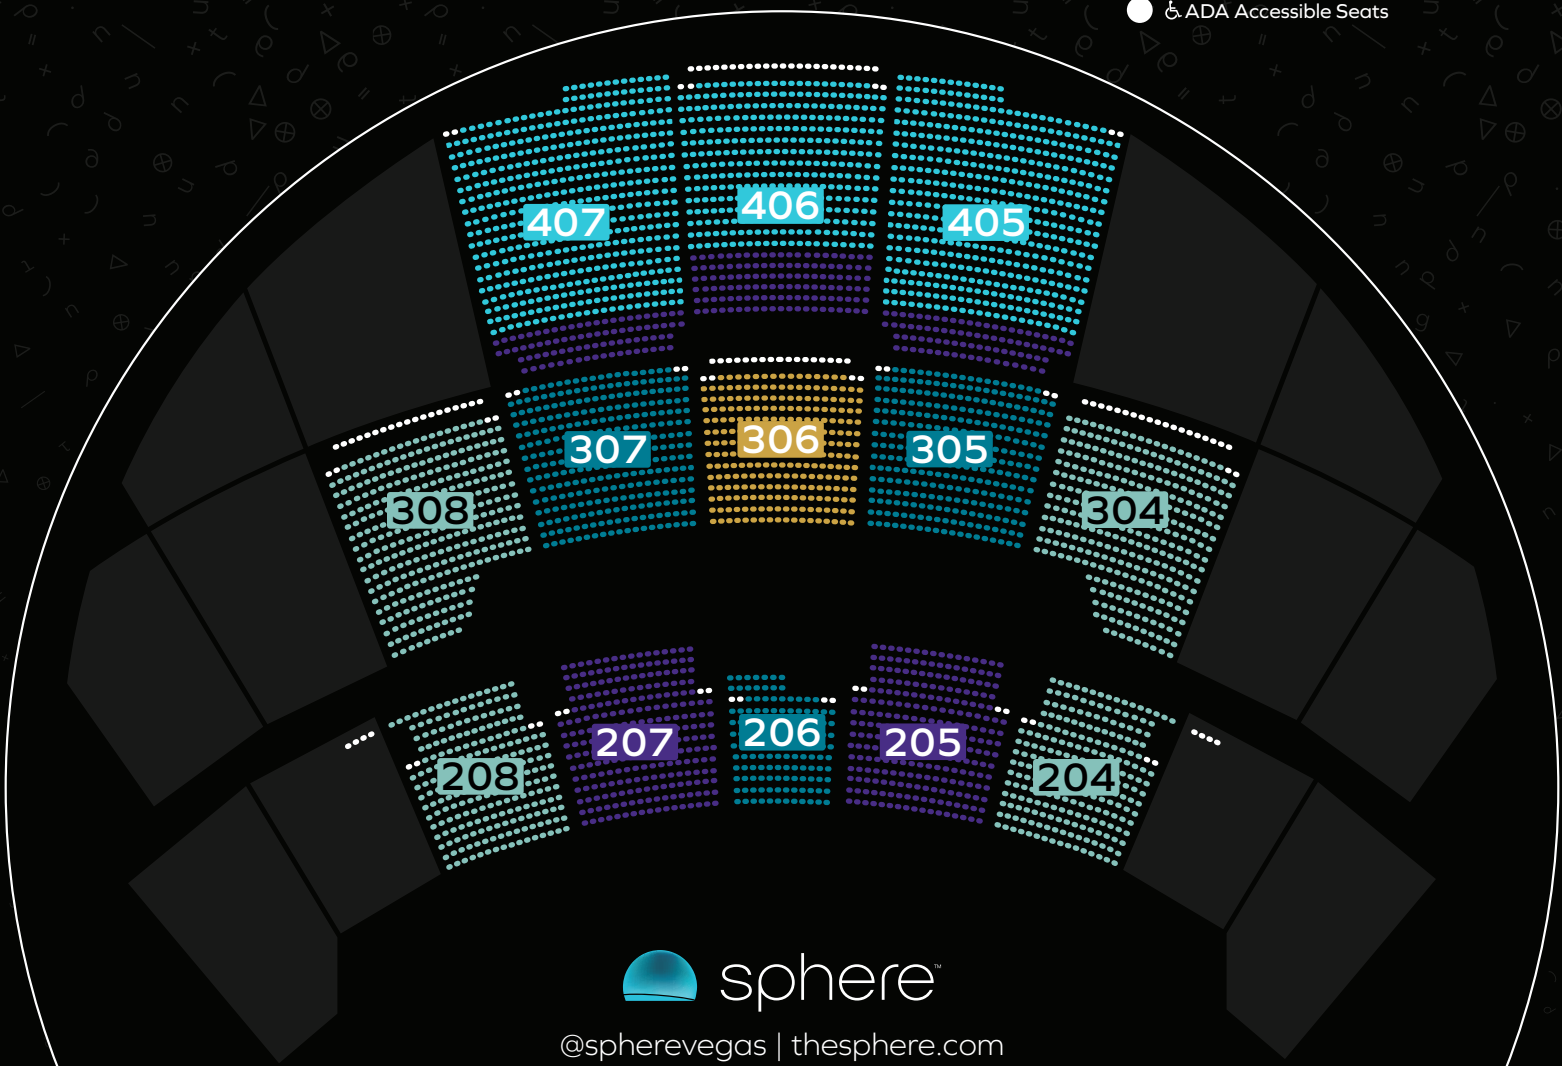

the sphere experience™

featuring Darren Aronofsky's
POSTCARD FROM EARTH

The 16k x 16k screen at Sphere wraps up and over the audience, creating a total immersive experience.

- P1** Director's Seat
- P2** 206, 305, 307
- P3** 205, 207
- P4** 405, 406, 407
- P5** 204, 208, 304, 308

 ADA Accessible Seats

@spherevegas | thesphere.com